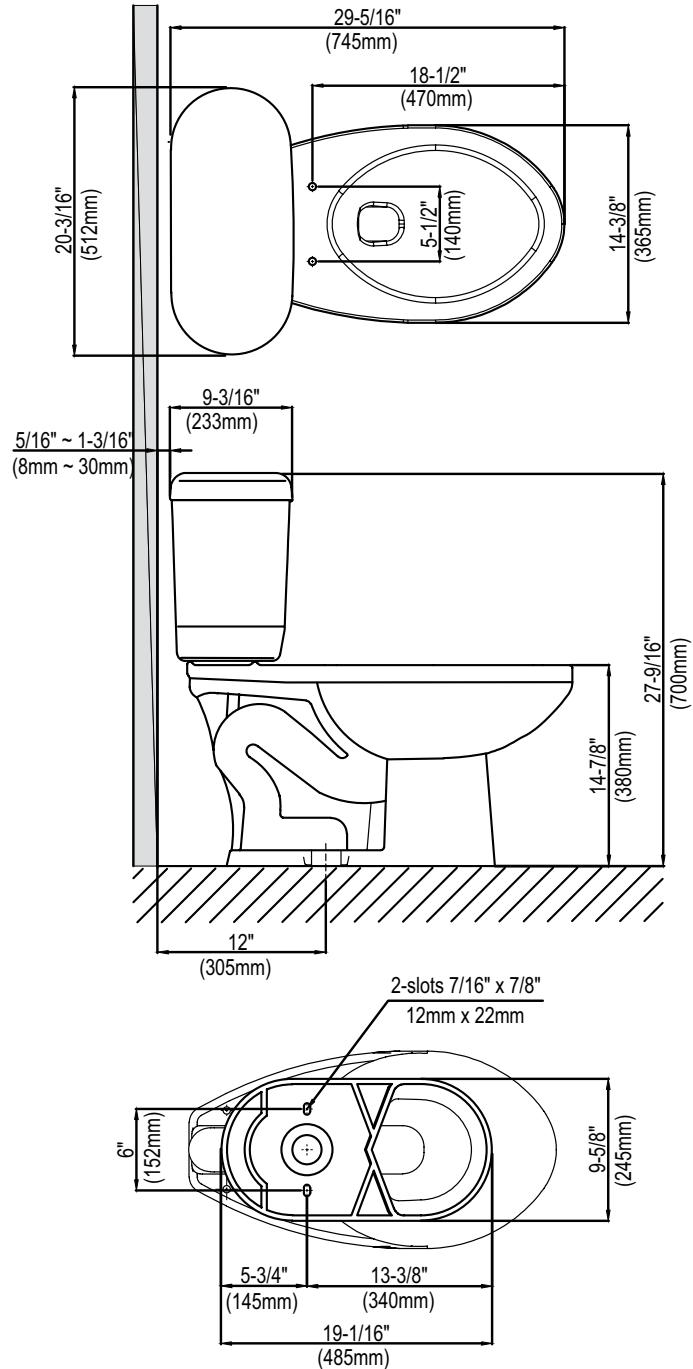

- Elongated bowl.
- Oval tank design with new lower profile installation.
- Sani-Glazed™ trapway gives years of sanitary, trouble free use.
- Full size water surface and seal for a clean and sanitary bowl.
- Quick-Install™ tank to bowl fittings speed installation and helps reduce potential leaks.
- Front mount color matched handle.
- Available in Western White and Cashmere.
- Seat not included.
- All Western products are IAPMO tested and meet or exceed  standards.
- Certified by IAPMO to meet or exceed the EPA WaterSense standards.

Model: B832/T5

Water Surface: 6-7/16" x 9-1/16"
(165mm x 230mm)

Trapway: 2" (50mm)

Water Consumption: 1.28 gpf (4.8 Lpf)

Shipping Weight: 51 lbs bowl
40 lbs tank

Shipping Cube: 4.39 ft bowl
1.86 ft tank

Rough-in: 12" (305mm)

MaP Rating: 800 grams

IMPORTANT: Dimensions are nominal and may vary within the range of tolerances established by ASME A112.19.2 / CSA B45.1. These measurements are subject to change without notice.

For more information please contact us toll-free:
877-WPWORKS (979-6757)
www.westernpottery.com • Email: info@westernpottery.com